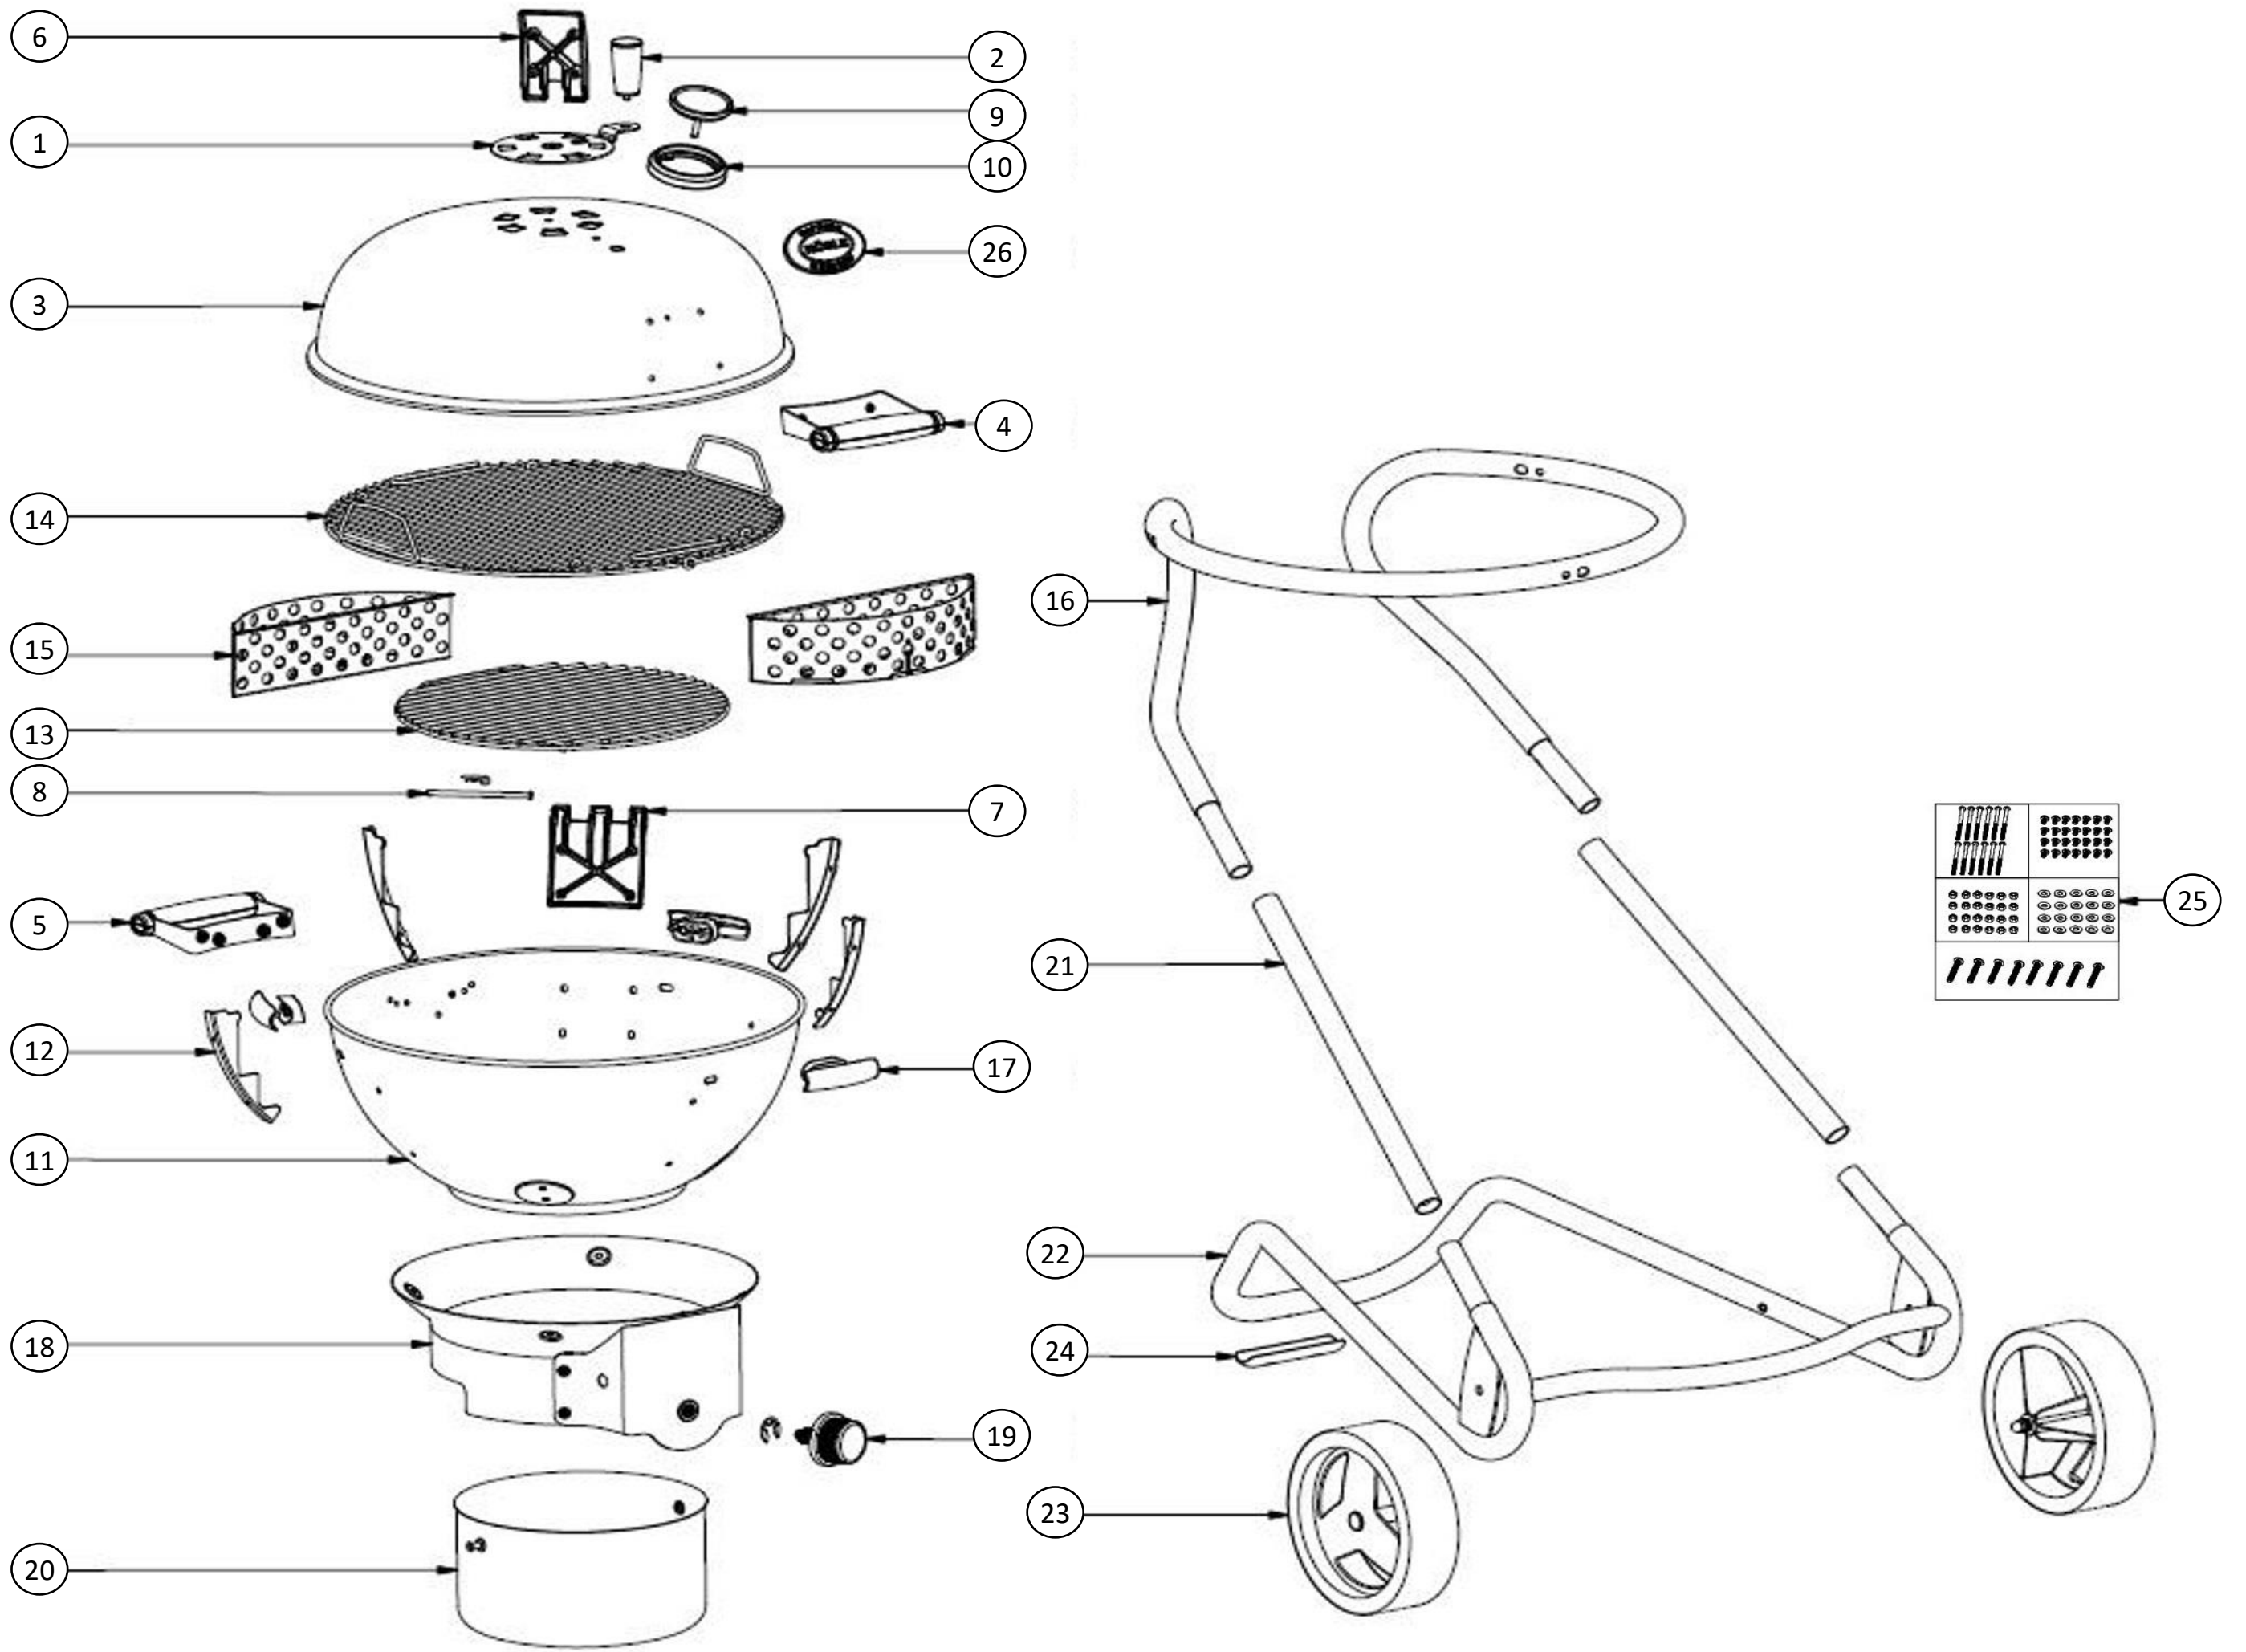

# Spare parts

25001 Kettle Grill No. 1 AIR F50 20in

## Spare parts

25001 Kettle Grill No. 1 AIR F50 20in

Date: 2023-07-11

No.	Art. No.	Description
1	25859	Ventilation plate AIR (w/o handle incl. Screws)
2	25863	Handle ventilation plate AIR F50/F60 (Belly, Smoker)
3	25865	Lid AIR F50 (w/o Logo & attachments)
4	25866	Lid Handle F50 AIR incl. (bracket, screw set)
5	25867	Carry Handle AIR F50 (incl. Holder, screws)
6	25881	Lid Hinge upper part F50 AIR/Sport/Smoker (incl. Screw set)
7	25882	Lid Hinge fire bowl F50 AIR/Sport/Smoker (incl. Screw set)
8	25806	Bolt & Slint AIR/No 1/G60 (for lid hinge)
9	27212	Thermometer Videro (incl. nut)
10	27154	Ring Thermometer AIR F50
11	25869	Fire bowl F50 AIR w/o mounting parts
12	25884	Grid holder for Fire Bowl F50 AIR/Sport F50/Smoker (4 pces incl. Screw set)
13	25832	Charcoal Grate (F50/F50 AIR)
14	25834	Grilling Grate No 1 F50/AIR F50 (stainless steel 20 in.)
15	25032	Charcoal Basket f. Grill 50 cm (2 pces)
16	25872	Frame Firebowl AIR F50 (w/o mounting parts)
17	25873	Frame distancer AIR F50 (f. fire bowl, w/o mounting parts)
18	25780	AIR Control System F50 (w. screws)
19	25781	Turning knob AIR Control System AIR (incl. Jack + screw)
20	25782	Ash collector AIR
21	25783	Tube element f. frame AIR (w/o screws, 1 pce)
22	25784	Lower Frame AIR (incl. protection)
23	25785	Wheel AIR (1 pce w/o screws)
24	25822	Protection part lower frame AIR/No 1 (incl. screws)
25	25786	Assembling screw set AIR (incl. Wheel axles)
26	25874	RÖSLE Logo No. 1 AIR F50 (Sport F50 incl. Nuts)